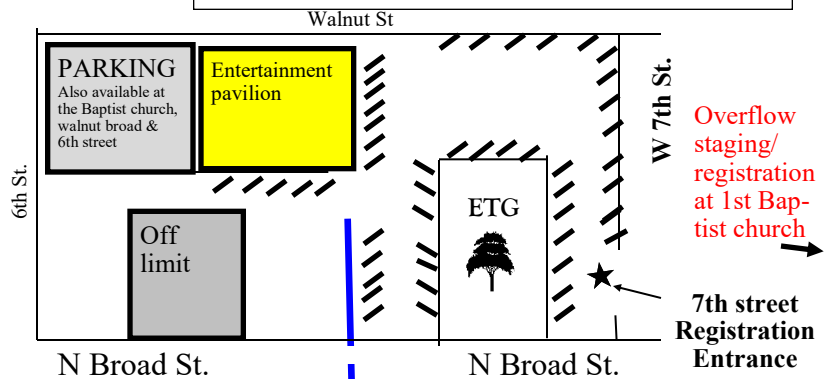

Rain Date - 7/9/22

$15.00 Registration!!

- Pre-registration is **$15.00** and is requested
- Pre-registration ends 9:00 P.M., 4/29/22
- Pre-register by returning the coupon below by mail or to Elm Terrace Gardens
- Registration day of event *9am $20
- All Makes, Models, Trucks & Motorcycles Welcome!

For more information contact
Erin Trout: (215) 361-5656

Fill out the registration form below ASAP
120 CAR CAPACITY!!!

Food and Drinks available for purchase

Awarded by
ETG Residents

TROPHIES!!!

- Ladies Choice
- Men's Choice
- Best of Show

One Festive T-Shirt given
For each registration

Must be present to receive prizes